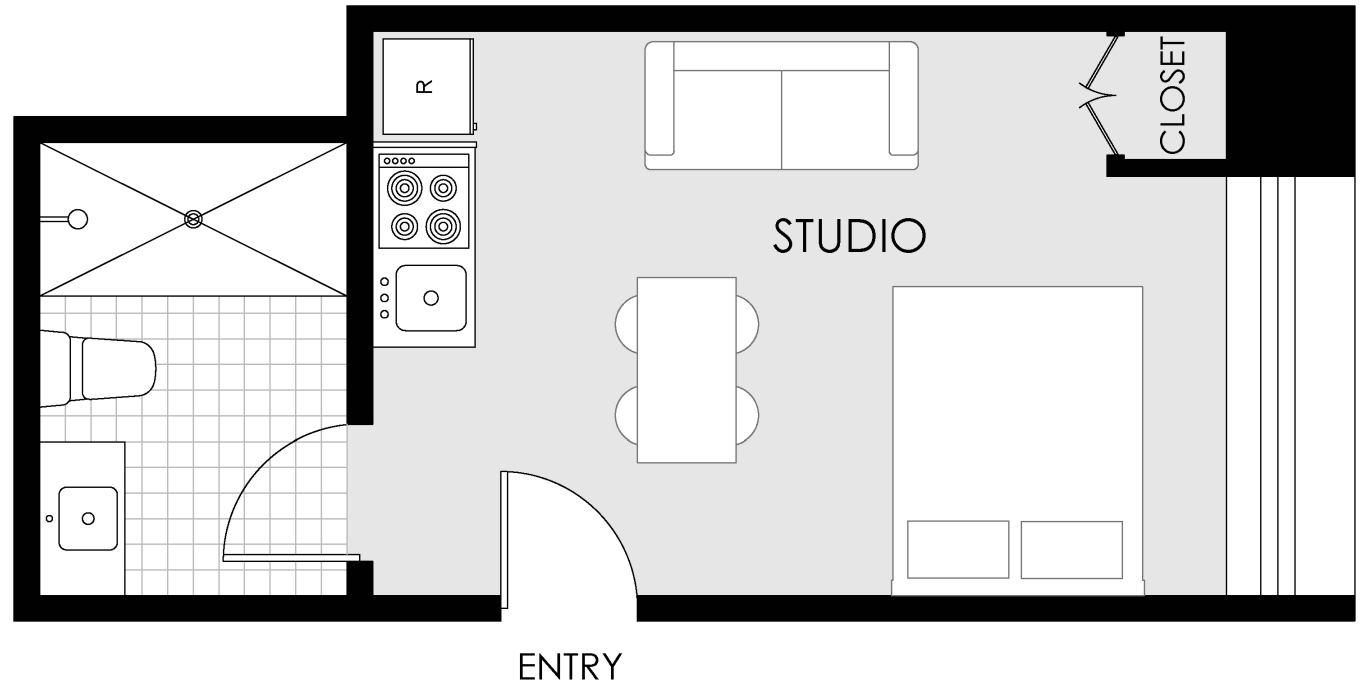

THE LEDGER

RESIDENCE 1218

STUDIO

1 BATH

260 SQ.FT.

THE LEDGER RESIDENCES
150 SOUTH INDEPENDENCE MALL W.
PHILADELPHIA, PA 19106

OFFICE (833) - LEDGER1
533 - 4371

E-MAIL INFO@LEDGERPHILLY.COM

WEB WWW.LEDGERPHILLY.COM

The floor plans are artist renderings, conceptual only, and based on current development plans which are subject to change without notice. Square footage and dimensions are approximate and may vary in actual building. Prices change daily and are subject to current availability.