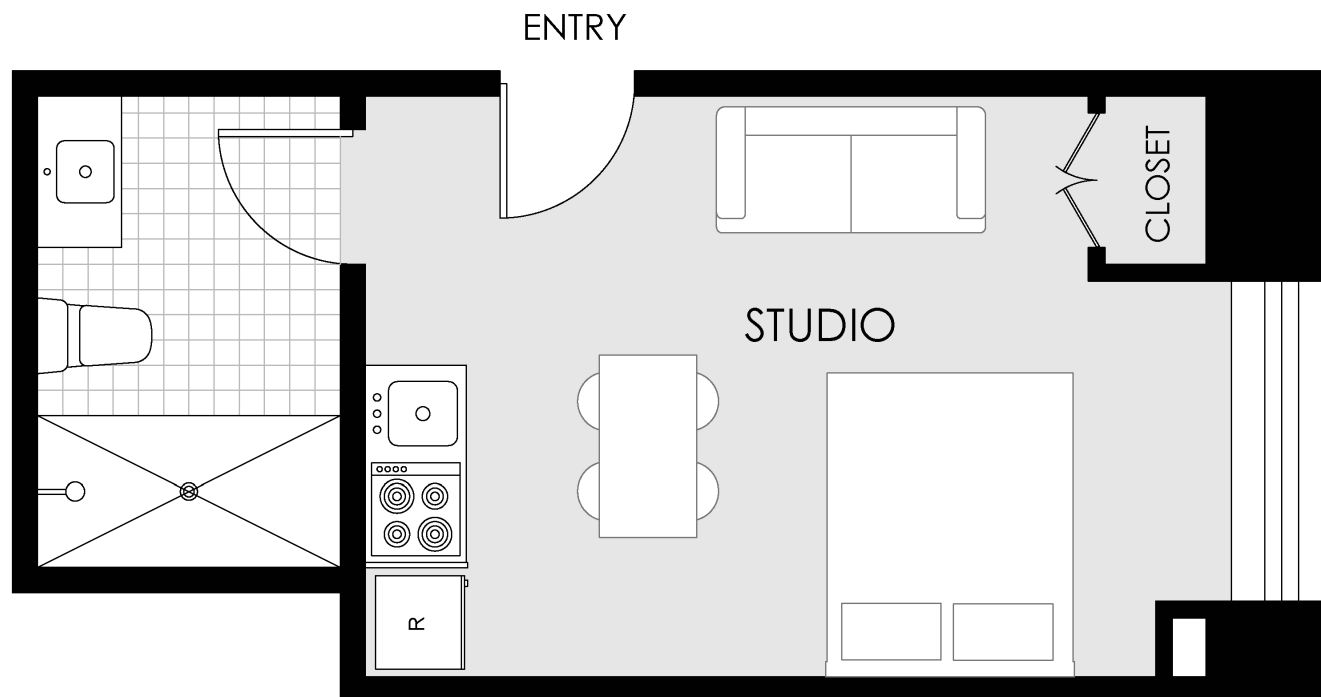

THE LEDGER

RESIDENCE 1217

STUDIO

1 BATH

260 SQ.FT.

THE LEDGER RESIDENCES
150 SOUTH INDEPENDENCE MALL W.
PHILADELPHIA, PA 19106

OFFICE (833) - LEDGER1
533 - 4371

E-MAIL INFO@LEDGERPHILLY.COM