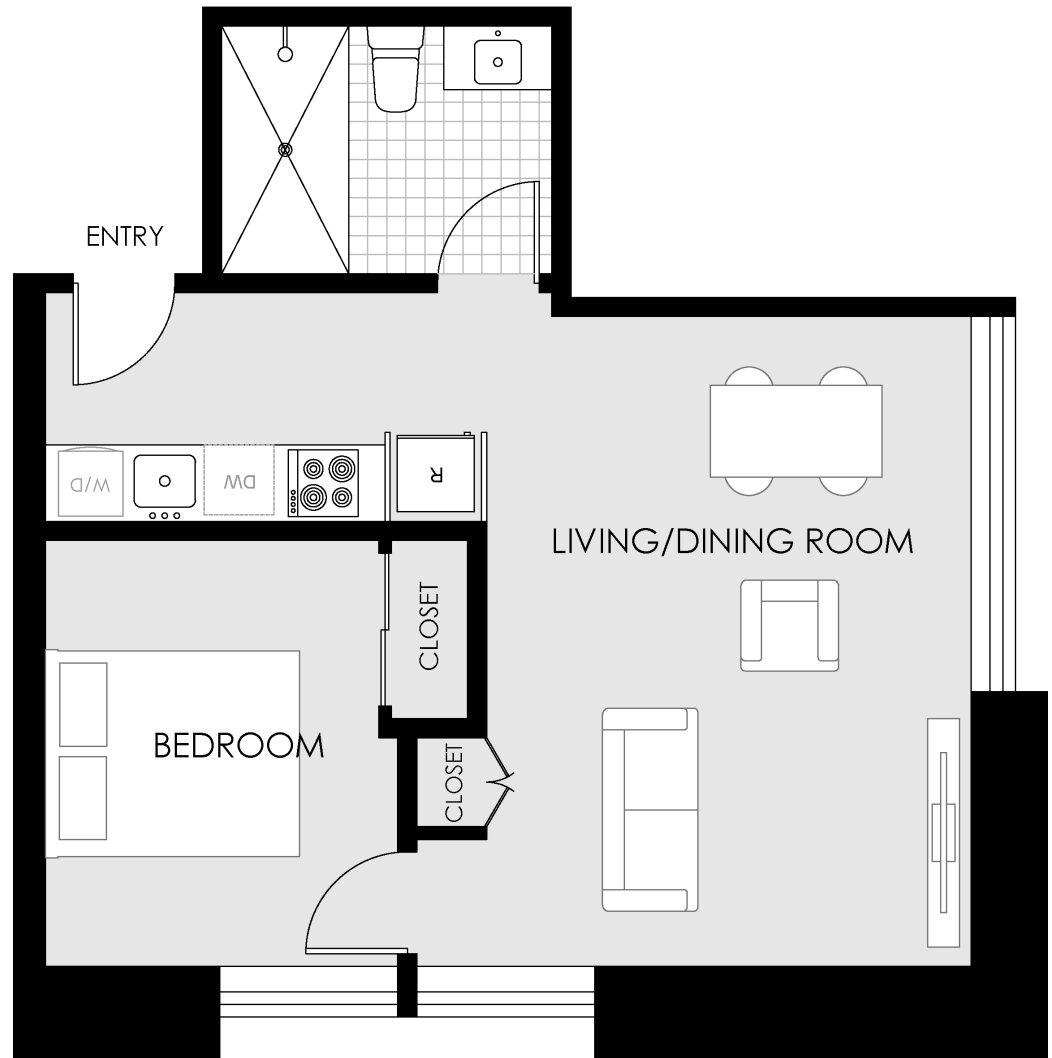

# THE LEDGER

## RESIDENCE 1216

1 BEDROOM

1 BATH

485 SQ.FT.

**THE LEDGER RESIDENCES**  
150 SOUTH INDEPENDENCE MALL W.  
PHILADELPHIA, PA 19106

OFFICE (833) - LEDGER1  
533 - 4371

E-MAIL [INFO@LEDGERPHILLY.COM](mailto:INFO@LEDGERPHILLY.COM)