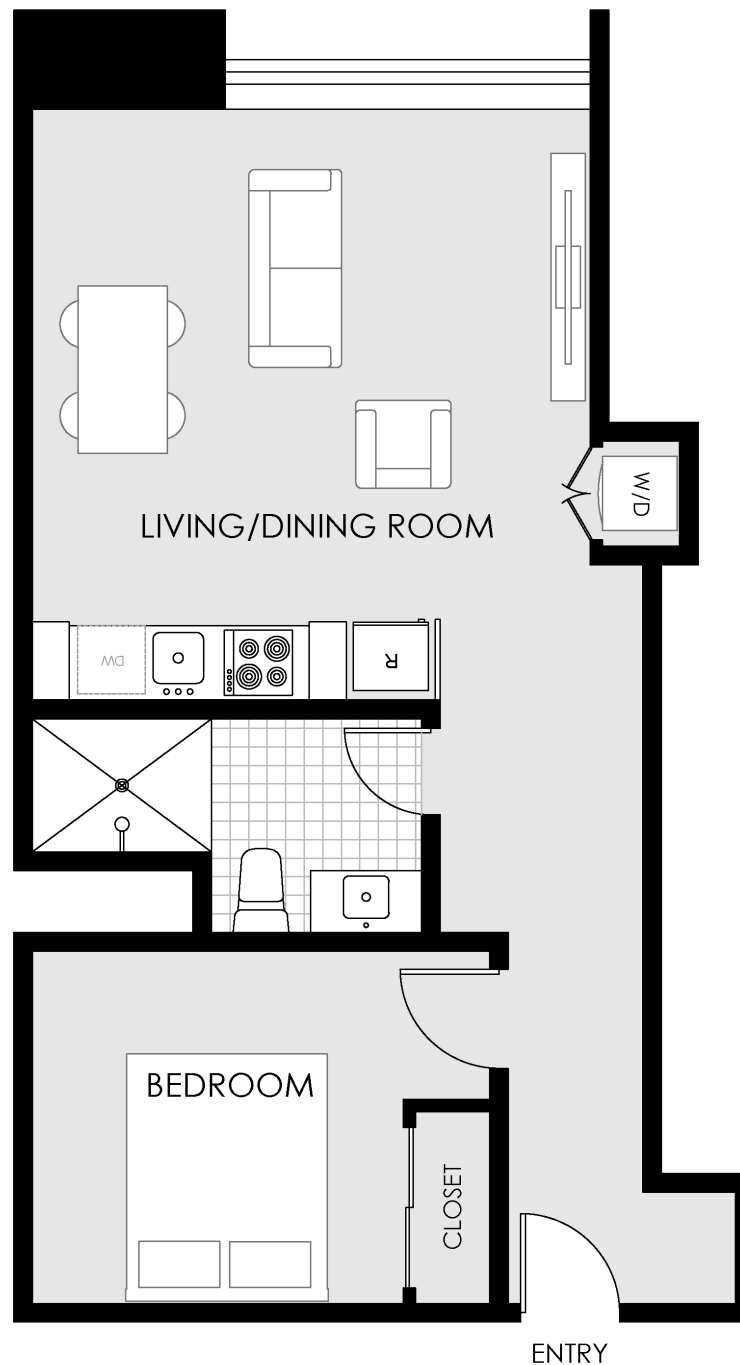

THE LEDGER

RESIDENCE 1213

1 BEDROOM

1 BATH

520 SQ.FT.

THE LEDGER RESIDENCES
150 SOUTH INDEPENDENCE MALL W.
PHILADELPHIA, PA 19106

OFFICE (833) - LEDGER1
533 - 4371

E-MAIL INFO@LEDGERPHILLY.COM

WEB WWW.LEDGERPHILLY.COM

ENTRY