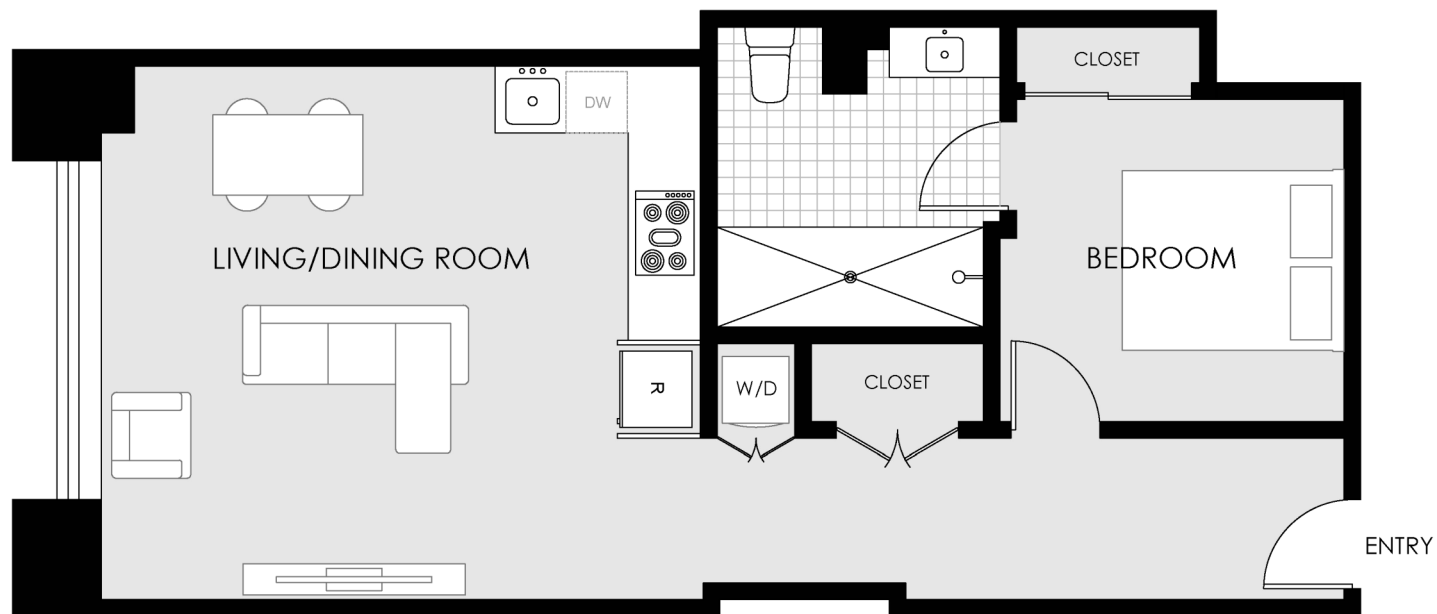

THE LEDGER

RESIDENCE 1205

1 BEDROOM

1 BATH

600 SQ.FT.

THE LEDGER RESIDENCES
150 SOUTH INDEPENDENCE MALL W.
PHILADELPHIA, PA 19106

OFFICE (833) - LEDGER1
533 - 4371

E-MAIL INFO@LEDGERPHILLY.COM

WEB WWW.LEDGERPHILLY.COM

The floor plans are artist renderings, conceptual only, and based on current development plans which are subject to change without notice. Square footage and dimensions are approximate and may vary in actual building. Prices change daily and are subject to current availability.