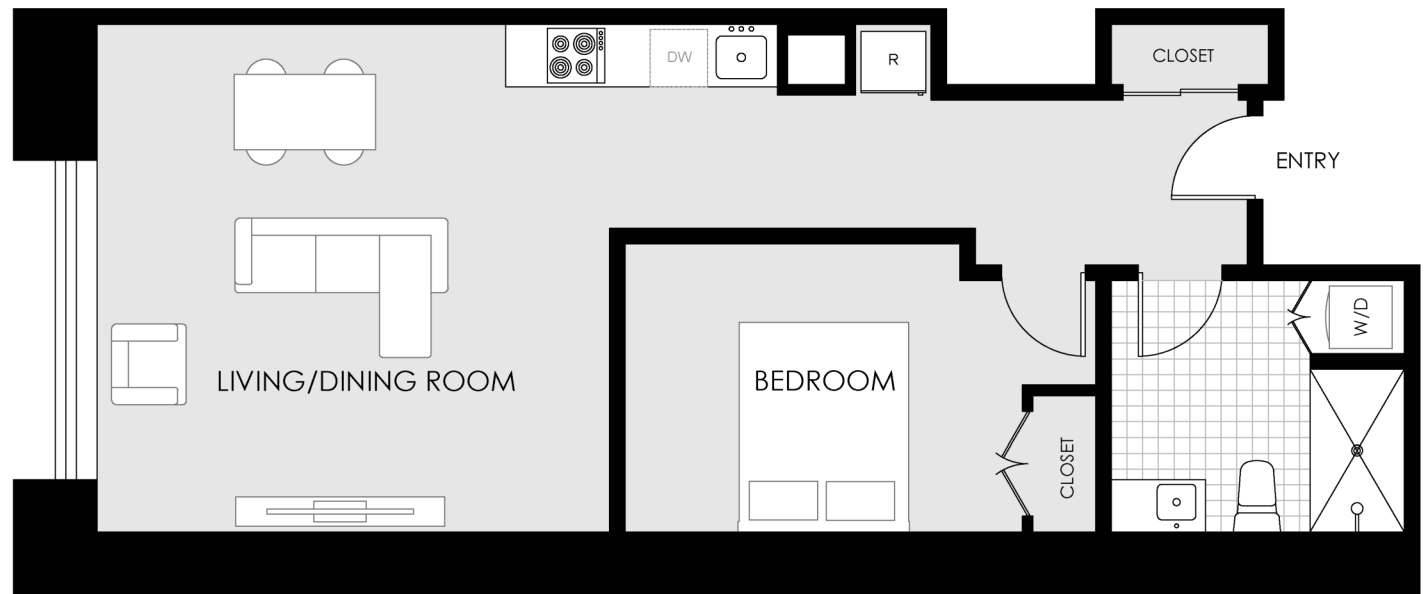

THE LEDGER

RESIDENCE 1203

1 BEDROOM

1 BATH

620 SQ.FT.

THE LEDGER RESIDENCES
150 SOUTH INDEPENDENCE MALL W.
PHILADELPHIA, PA 19106

OFFICE (833) - LEDGER1
533 - 4371

E-MAIL INFO@LEDGERPHILLY.COM

WEB WWW.LEDGERPHILLY.COM

The floor plans are artist renderings, conceptual only, and based on current development plans which are subject to change without notice. Square footage and dimensions are approximate and may vary in actual building. Prices change daily and are subject to current availability.