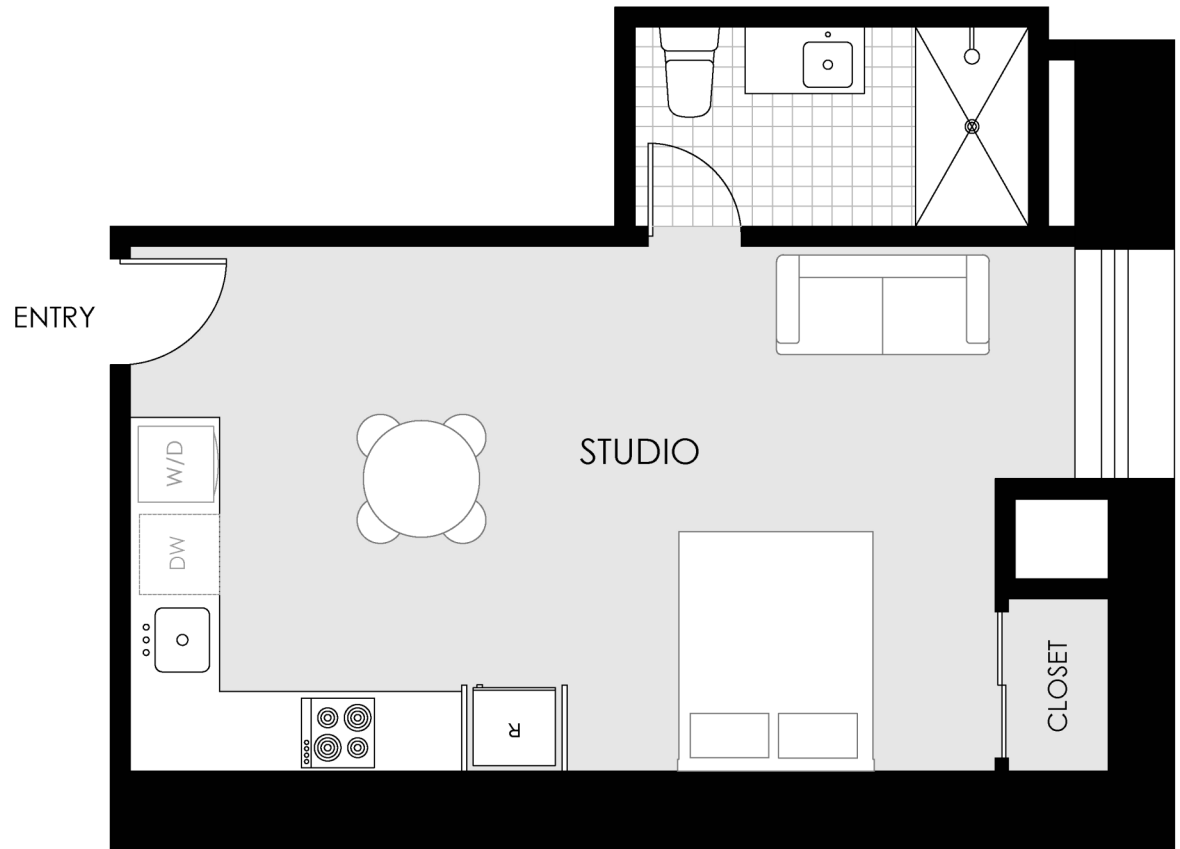

THE LEDGER

RESIDENCE 1202

1 BEDROOM

1 BATH

380 SQ.FT.

THE LEDGER RESIDENCES
150 SOUTH INDEPENDENCE MALL W.
PHILADELPHIA, PA 19106

OFFICE (833) - LEDGER1
533 - 4371

E-MAIL INFO@LEDGERPHILLY.COM

WEB WWW.LEDGERPHILLY.COM

The floor plans are artist renderings, conceptual only, and based on current development plans which are subject to change without notice. Square footage and dimensions are approximate and may vary in actual building. Prices change daily and are subject to current availability.