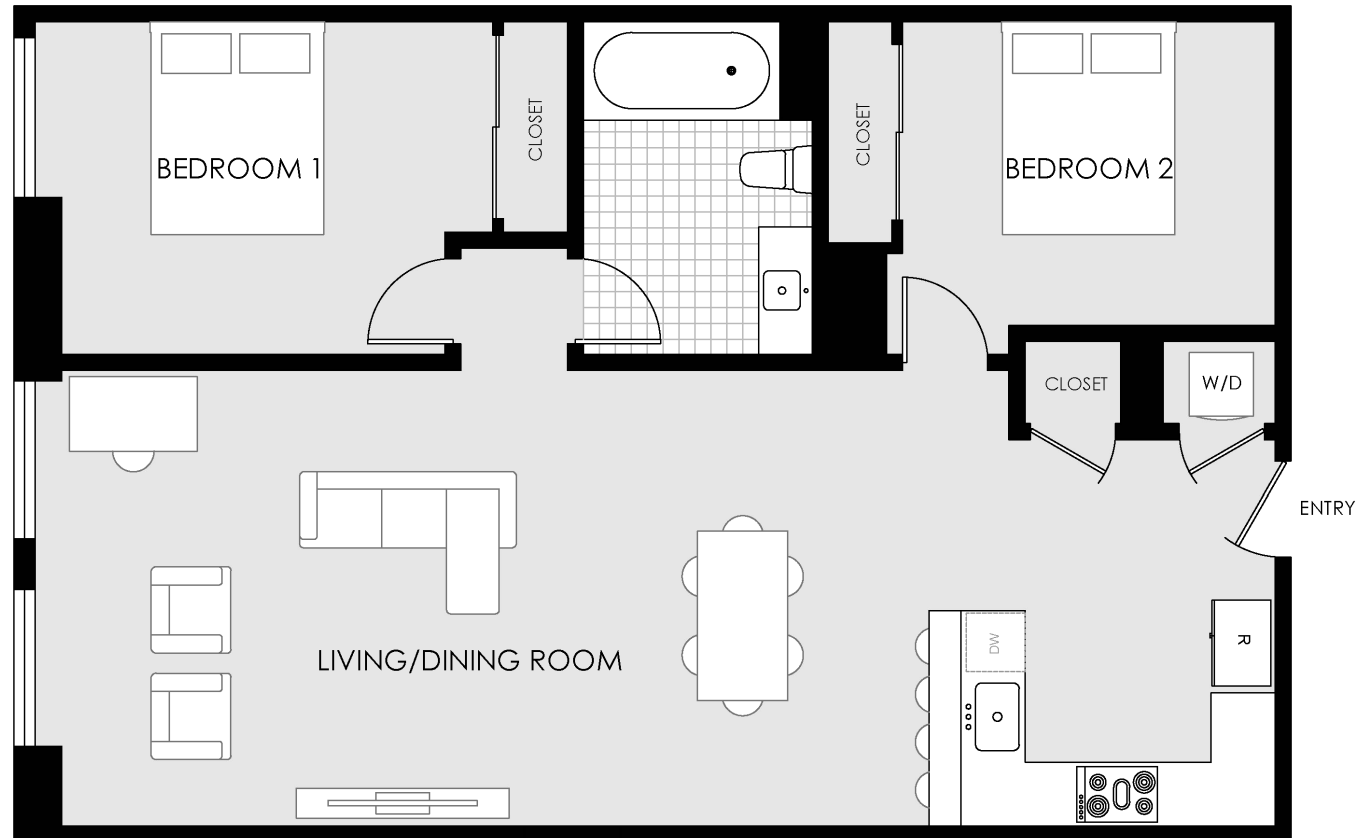

## RESIDENCE 9

2 BEDROOM

1 BATH

1,090 SQ.FT.

**THE LEDGER RESIDENCES**  
150 SOUTH INDEPENDENCE MALL W.  
PHILADELPHIA, PA 19106

OFFICE (833) - LEDGER1  
533 - 4371

E-MAIL [INFO@LEDGERPHILLY.COM](mailto:INFO@LEDGERPHILLY.COM)

WEB [WWW.LEDGERPHILLY.COM](http://WWW.LEDGERPHILLY.COM)

The floor plans are artist renderings, conceptual only, and based on current development plans which are subject to change without notice. Square footage and dimensions are approximate and may vary in actual building. Prices change daily and are subject to current availability.