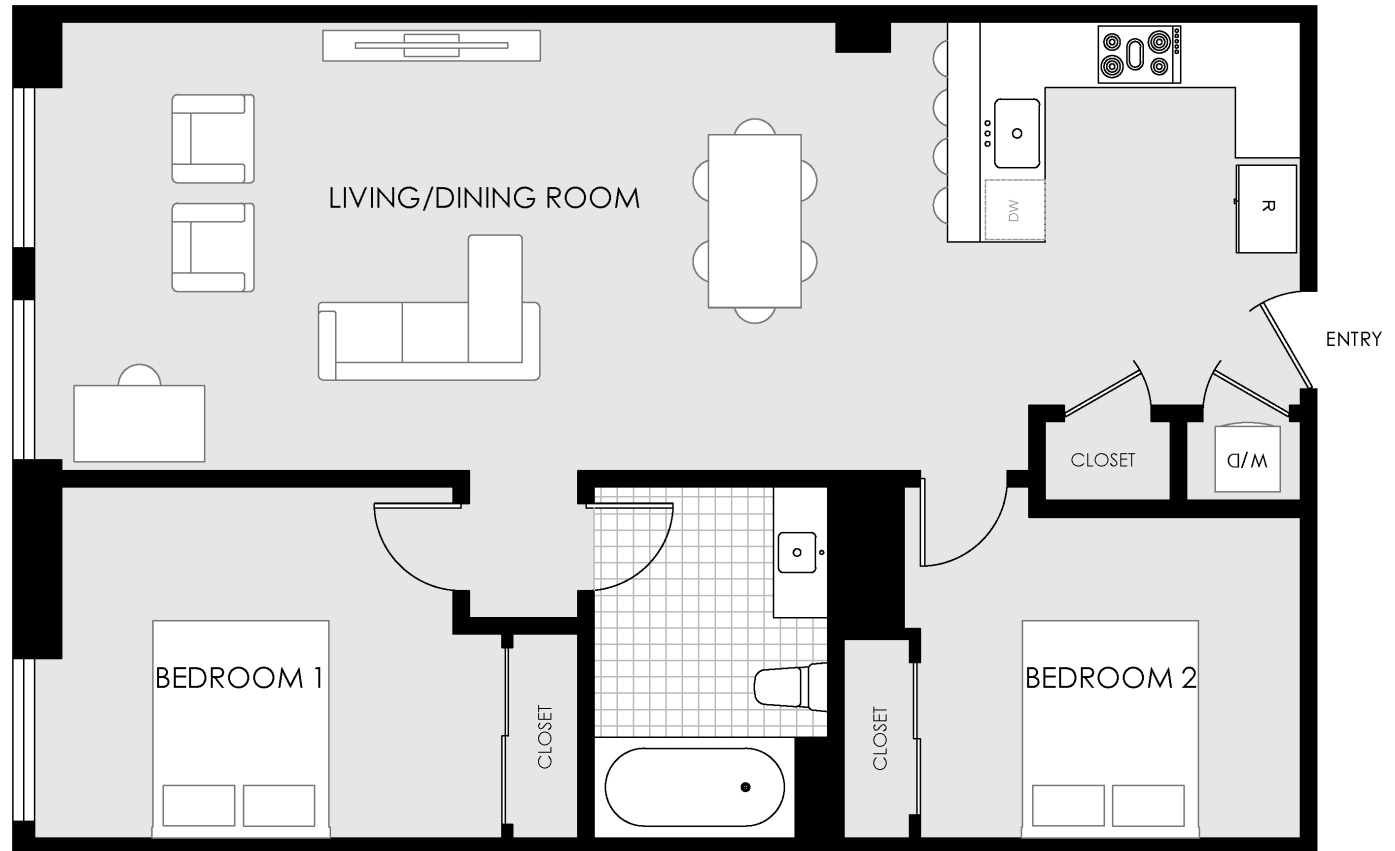

THE LEDGER

RESIDENCE 8

2 BEDROOM

1 BATH

1,080 SQ.FT.

THE LEDGER RESIDENCES
150 SOUTH INDEPENDENCE MALL W.
PHILADELPHIA, PA 19106

OFFICE (833) - LEDGER1
533 - 4371

E-MAIL INFO@LEDGERPHILLY.COM