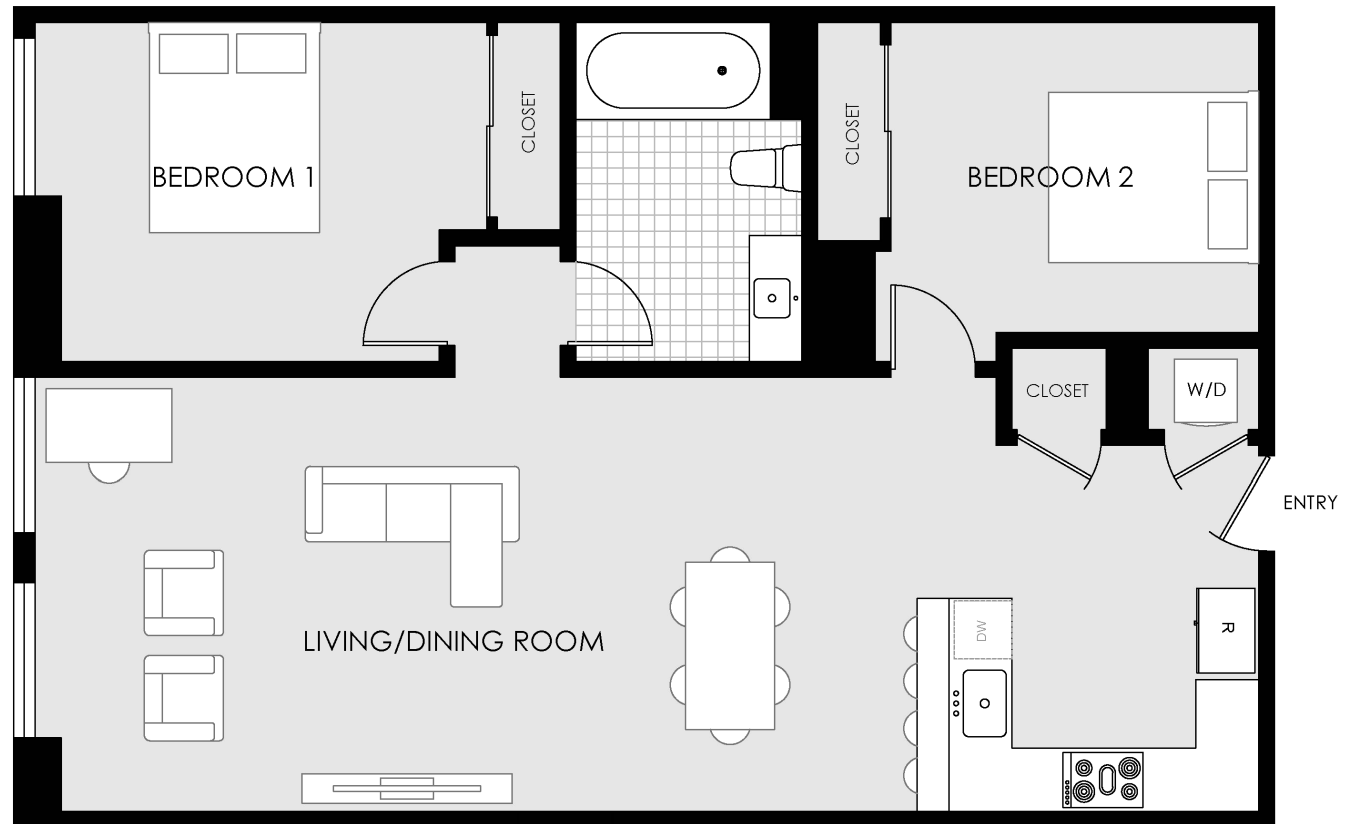

THE LEDGER

RESIDENCE 7

2 BEDROOM

1 BATH

1,069 SQ.FT.

THE LEDGER RESIDENCES
150 SOUTH INDEPENDENCE MALL W.
PHILADELPHIA, PA 19106

OFFICE (833) - LEDGER1
533 - 4371

E-MAIL INFO@LEDGERPHILLY.COM