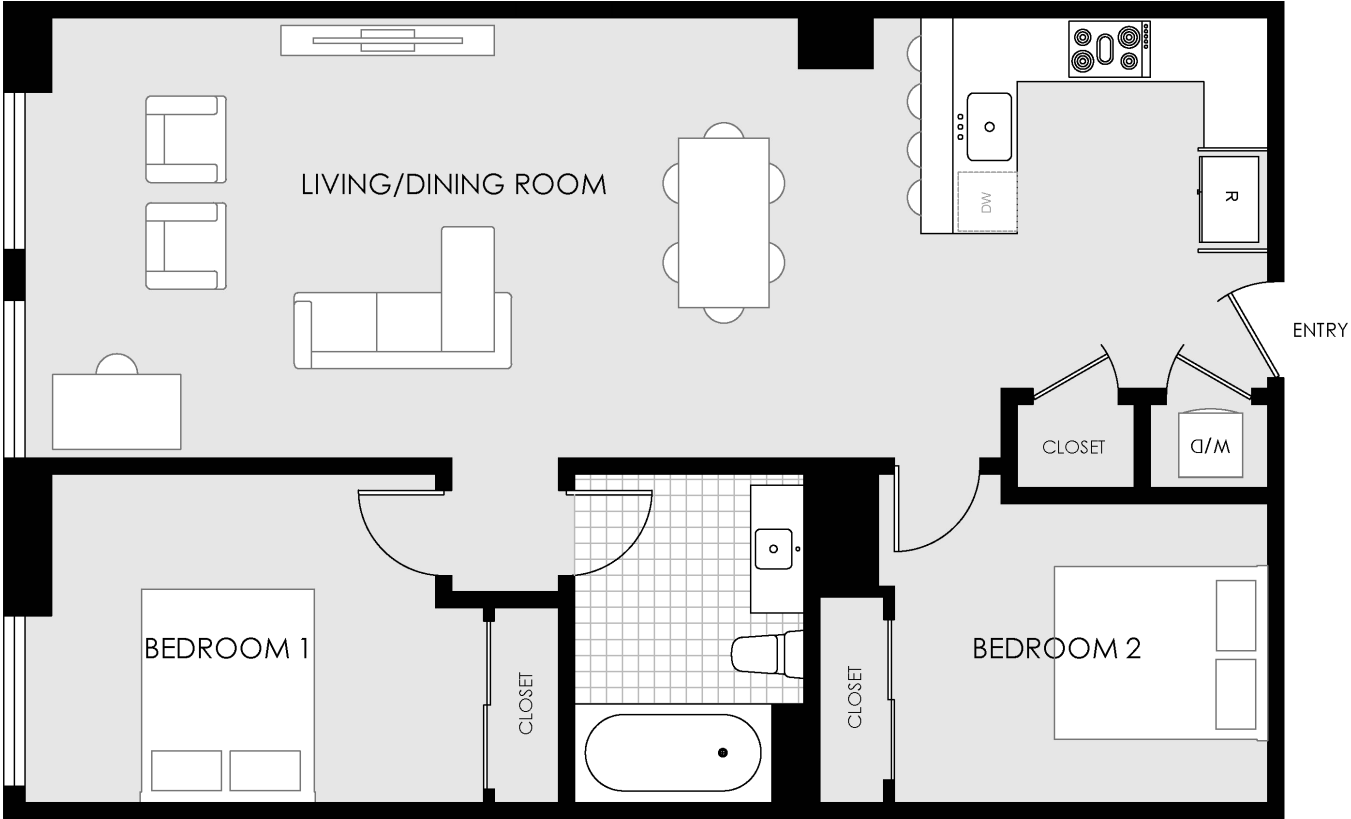

THE LEDGER

RESIDENCE 6

2 BEDROOM

1 BATH

1,027 SQ.FT.

THE LEDGER RESIDENCES
150 SOUTH INDEPENDENCE MALL W.
PHILADELPHIA, PA 19106

OFFICE (833) - LEDGER1
533 - 4371

E-MAIL INFO@LEDGERPHILLY.COM

WEB WWW.LEDGERPHILLY.COM