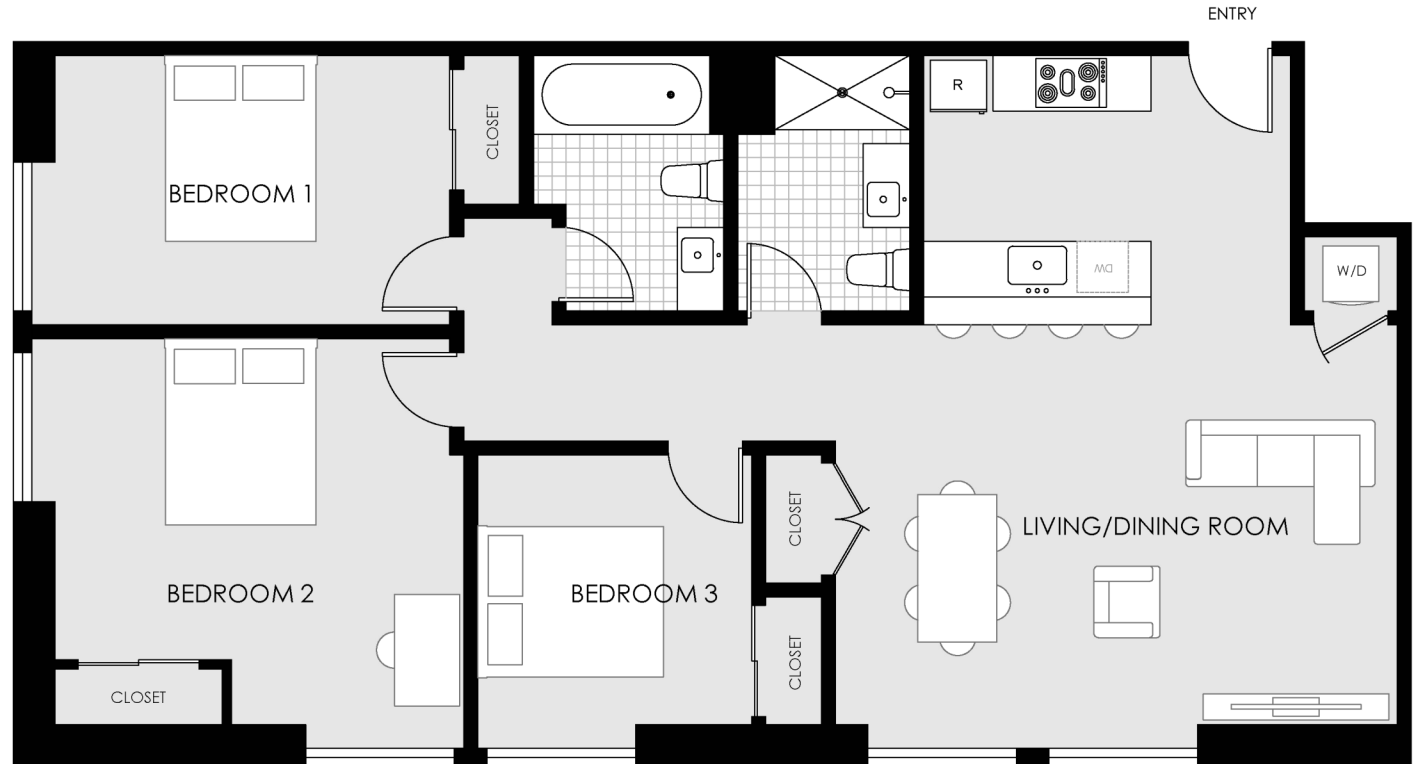

THE LEDGER

RESIDENCE 4

3 BEDROOM

2 BATH

1,244 SQ.FT.

THE LEDGER RESIDENCES

150 SOUTH INDEPENDENCE MALL W.
PHILADELPHIA, PA 19106

OFFICE (833) - LEDGER1
533 - 4371