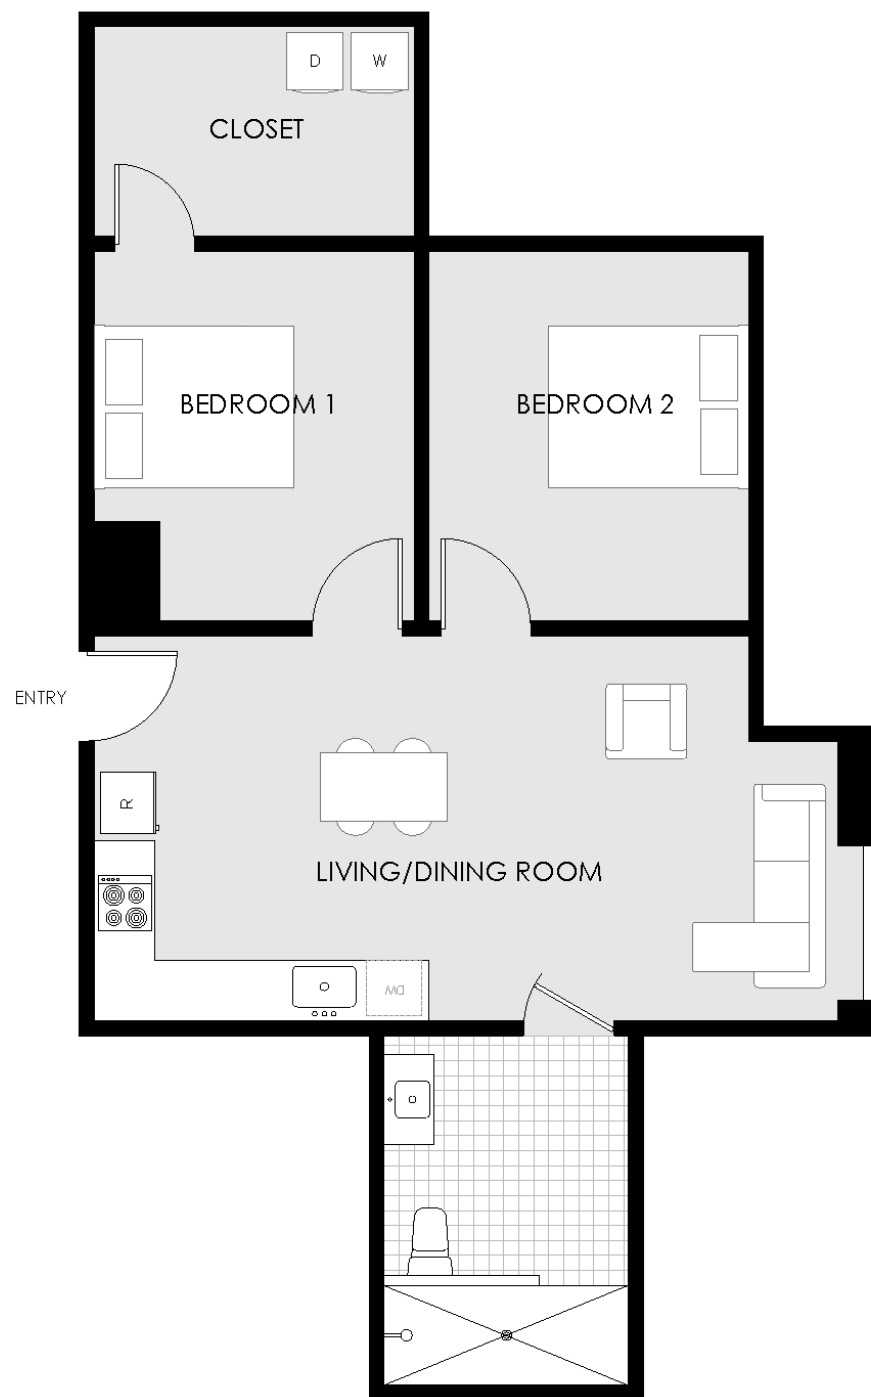

THE LEDGER

RESIDENCE 21

FLOORS 8-10

2 BEDROOM

1 BATH

818 SQ.FT.

THE LEDGER RESIDENCES
150 SOUTH INDEPENDENCE MALL W.
PHILADELPHIA, PA 19106

OFFICE (833) - LEDGER1
533 - 4371

E-MAIL INFO@LEDGERPHILLY.COM

WEB WWW.LEDGERPHILLY.COM

The floor plans are artist renderings, conceptual only, and based on current development plans which are subject to change without notice. Square footage and dimensions are approximate and may vary in actual building. Prices change daily and are subject to current availability.