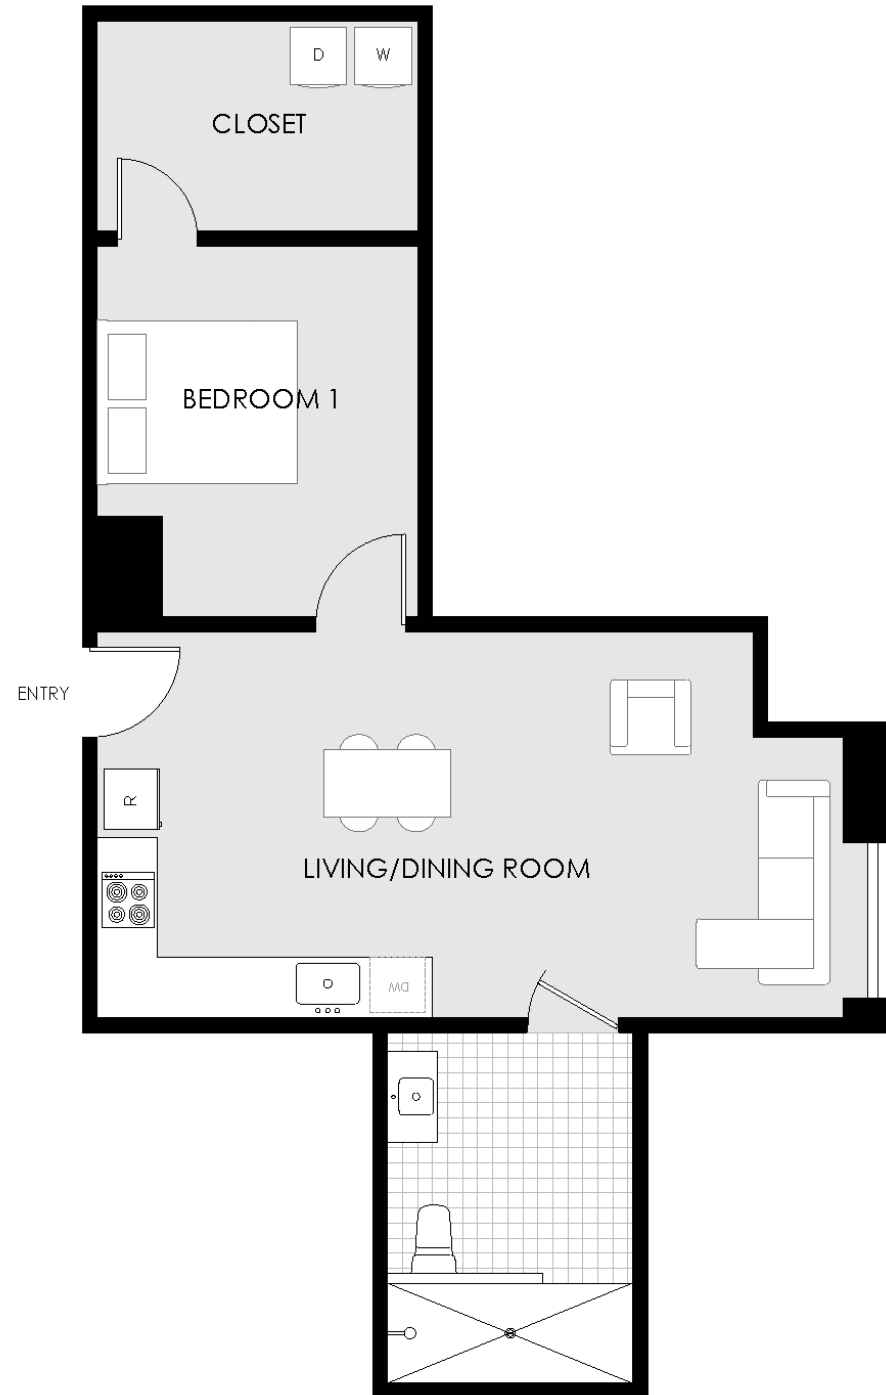

THE LEDGER

RESIDENCE 21

FLOORS 7

1 BEDROOM

1 BATH

673 SQ.FT.

THE LEDGER RESIDENCES
150 SOUTH INDEPENDENCE MALL W.
PHILADELPHIA, PA 19106

OFFICE (833) - LEDGER1
533 - 4371

E-MAIL INFO@LEDGERPHILLY.COM

WEB WWW.LEDGERPHILLY.COM

The floor plans are artist renderings, conceptual only, and based on current development plans which are subject to change without notice. Square footage and dimensions are approximate and may vary in actual building. Prices change daily and are subject to current availability.