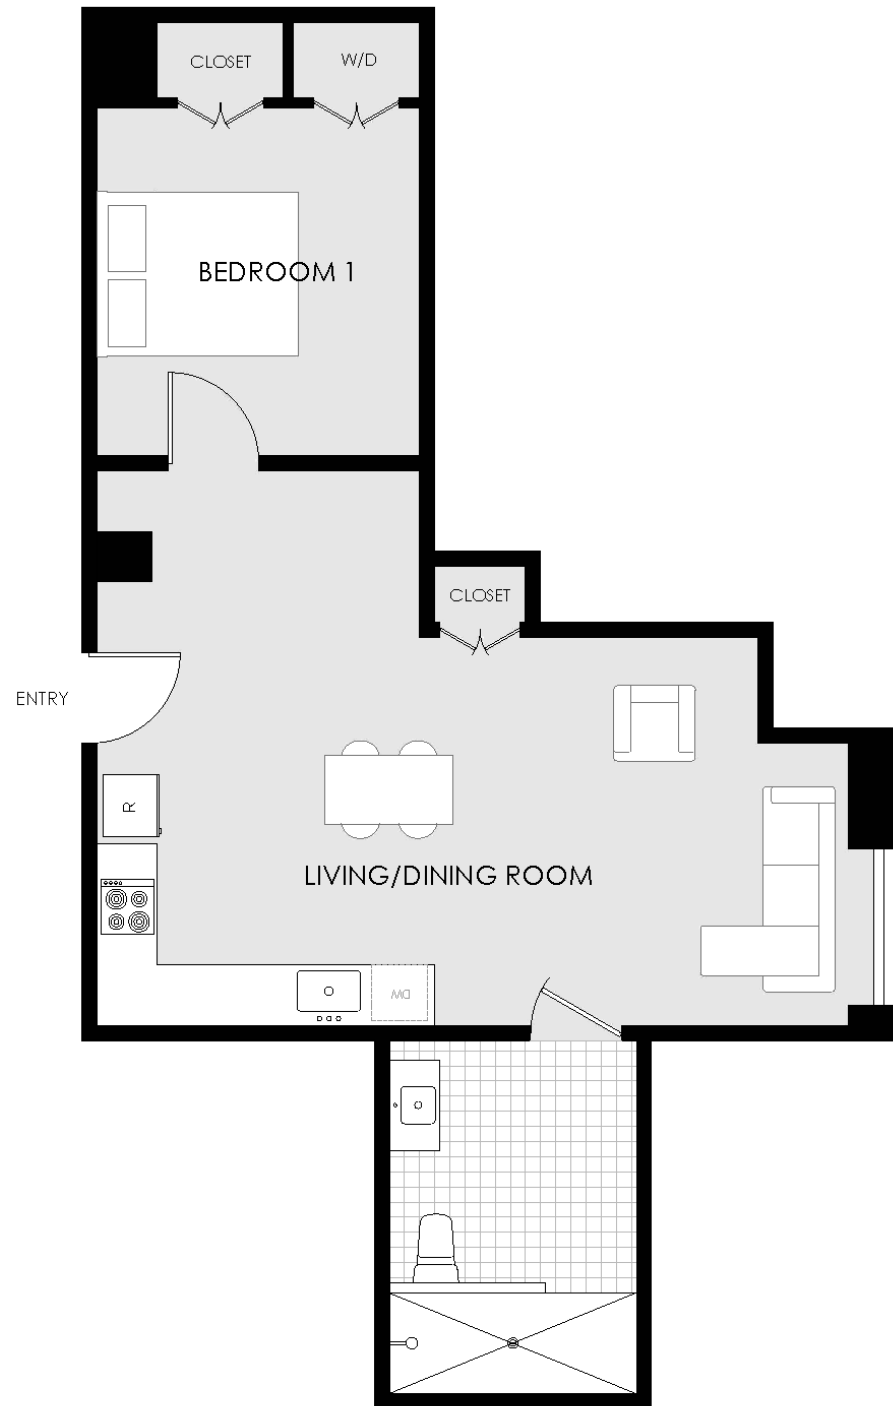

# THE LEDGER

## RESIDENCE 21

FLOORS 3-6

1 BEDROOM

1 BATH

673 SQ.FT.