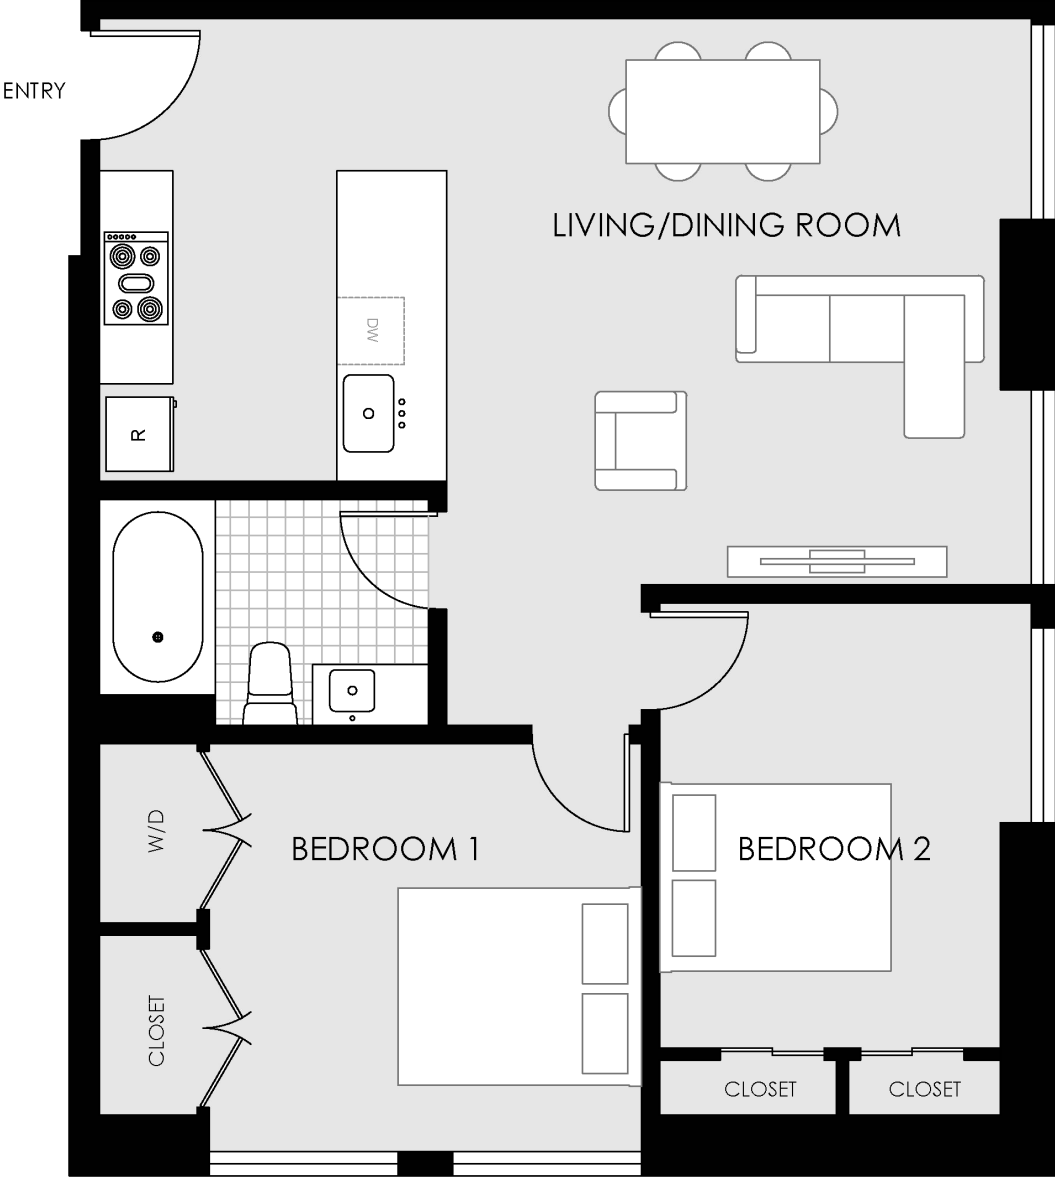

THE LEDGER

RESIDENCE 18

FLOORS 7-10

2 BEDROOM

1 BATH

894 SQ.FT.

THE LEDGER RESIDENCES
150 SOUTH INDEPENDENCE MALL W.
PHILADELPHIA, PA 19106

OFFICE (833) - LEDGER1
533 - 4371

E-MAIL INFO@LEDGERPHILLY.COM

WEB WWW.LEDGERPHILLY.COM