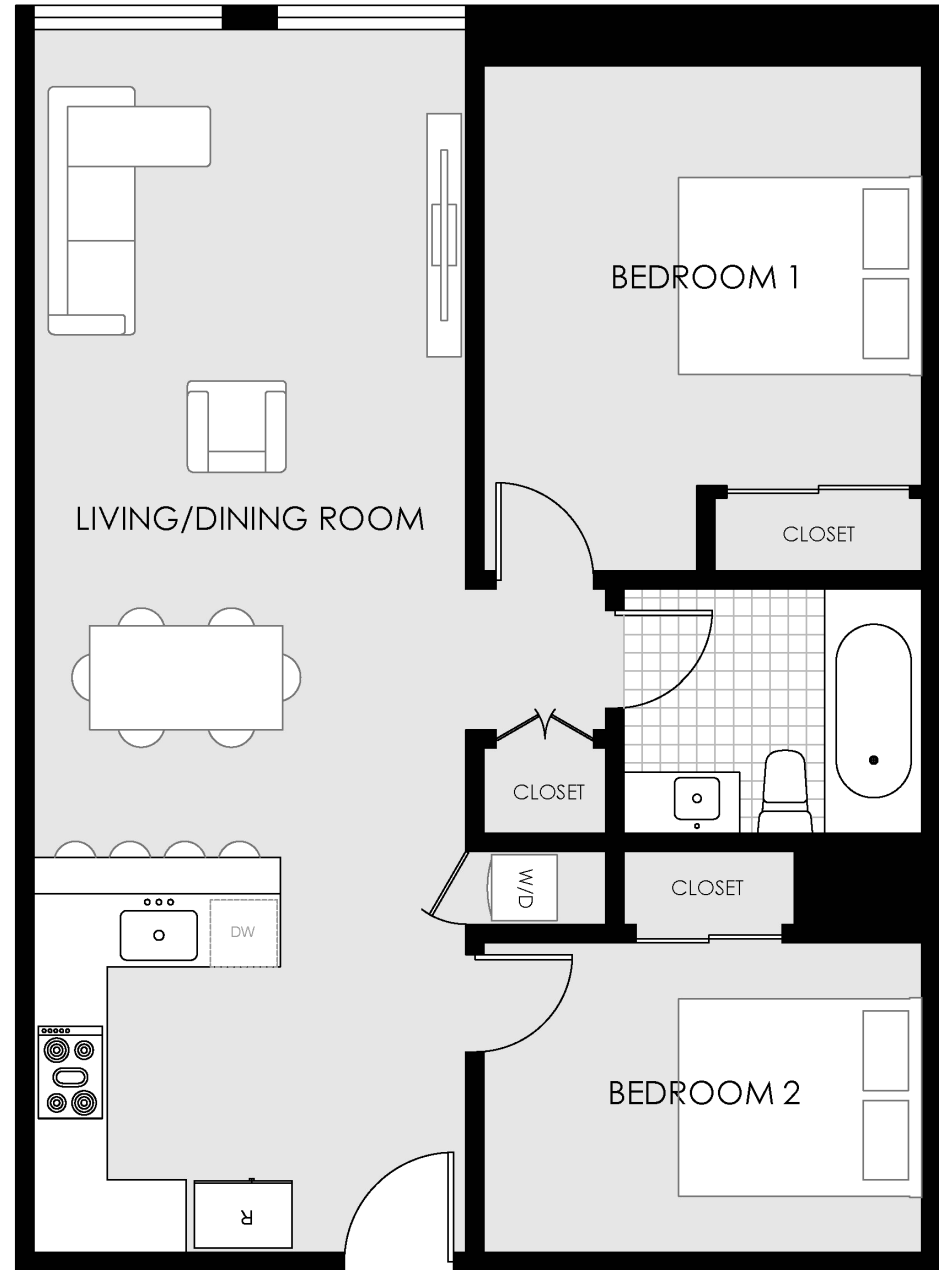

THE LEDGER

RESIDENCE 13

2 BEDROOM

1 BATH

905 SQ.FT.

THE LEDGER RESIDENCES
150 SOUTH INDEPENDENCE MALL W.
PHILADELPHIA, PA 19106

OFFICE (833) - LEDGER1
533 - 4371

E-MAIL INFO@LEDGERPHILLY.COM

WEB WWW.LEDGERPHILLY.COM

ENTRY