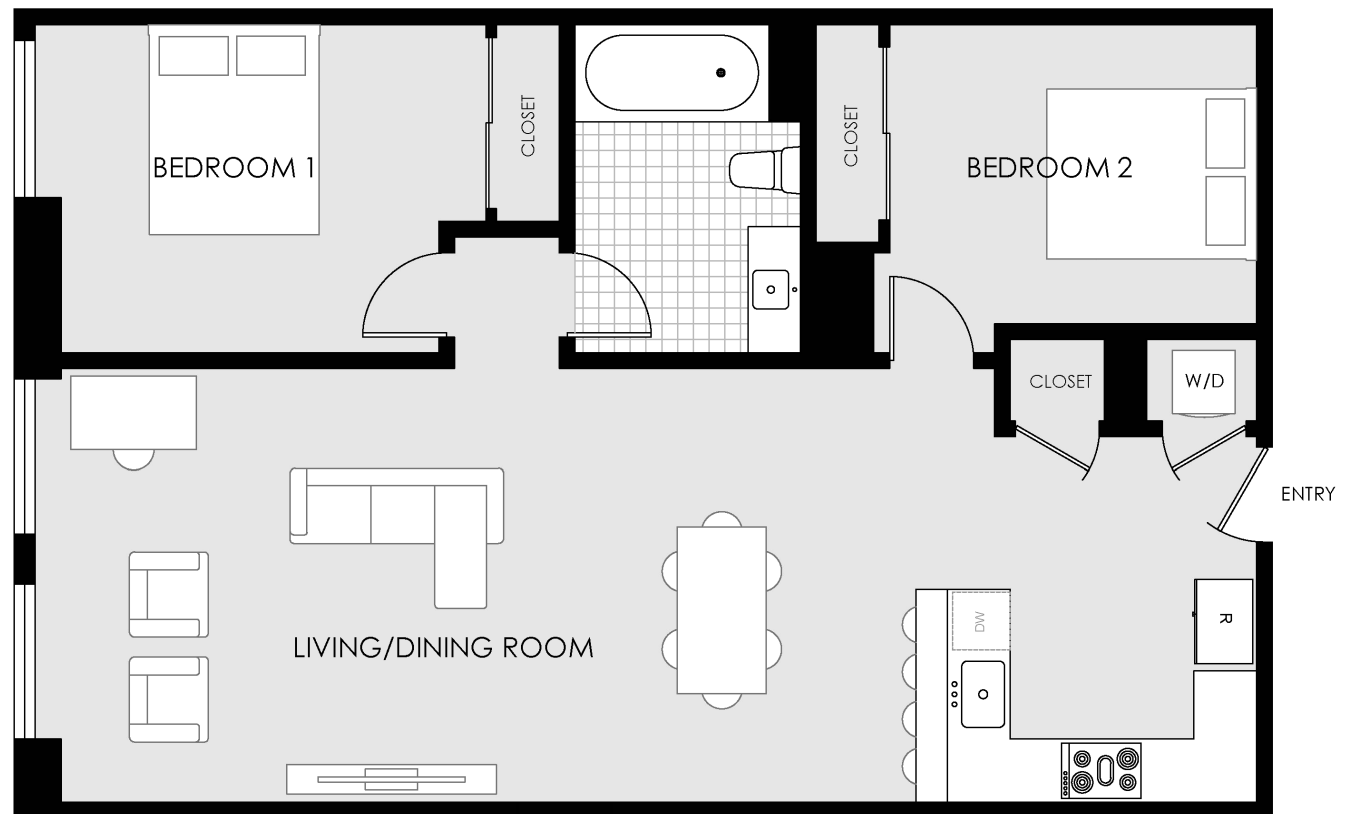

THE LEDGER

RESIDENCE 11

2 BEDROOM

1 BATH

1,025 SQ.FT.

THE LEDGER RESIDENCES
150 SOUTH INDEPENDENCE MALL W.
PHILADELPHIA, PA 19106

OFFICE (833) - LEDGER1
533 - 4371

E-MAIL INFO@LEDGERPHILLY.COM