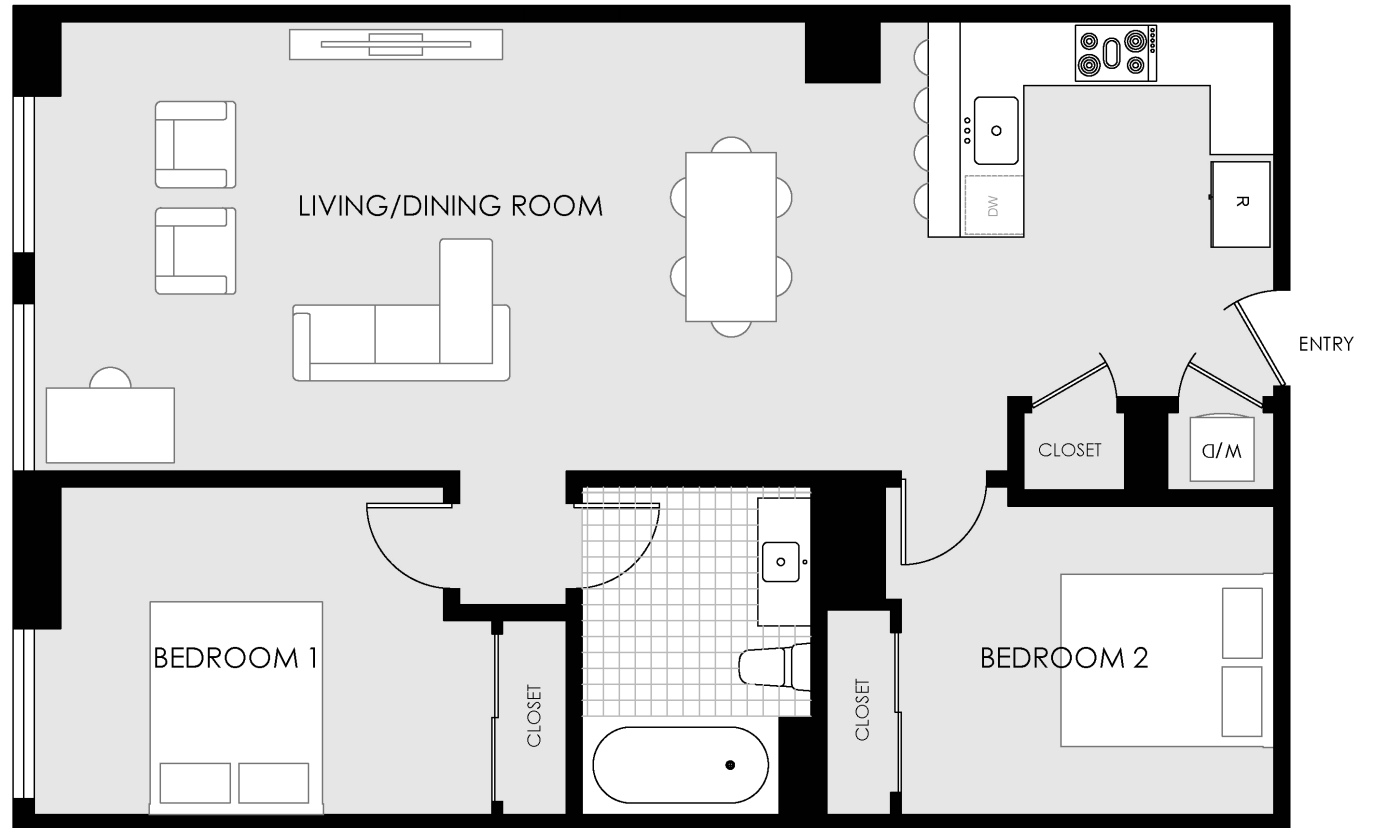

THE LEDGER

RESIDENCE 10

2 BEDROOM

1 BATH

1,042 SQ.FT.

THE LEDGER RESIDENCES
150 SOUTH INDEPENDENCE MALL W.
PHILADELPHIA, PA 19106

OFFICE (833) - LEDGER1
533 - 4371

E-MAIL INFO@LEDGERPHILLY.COM