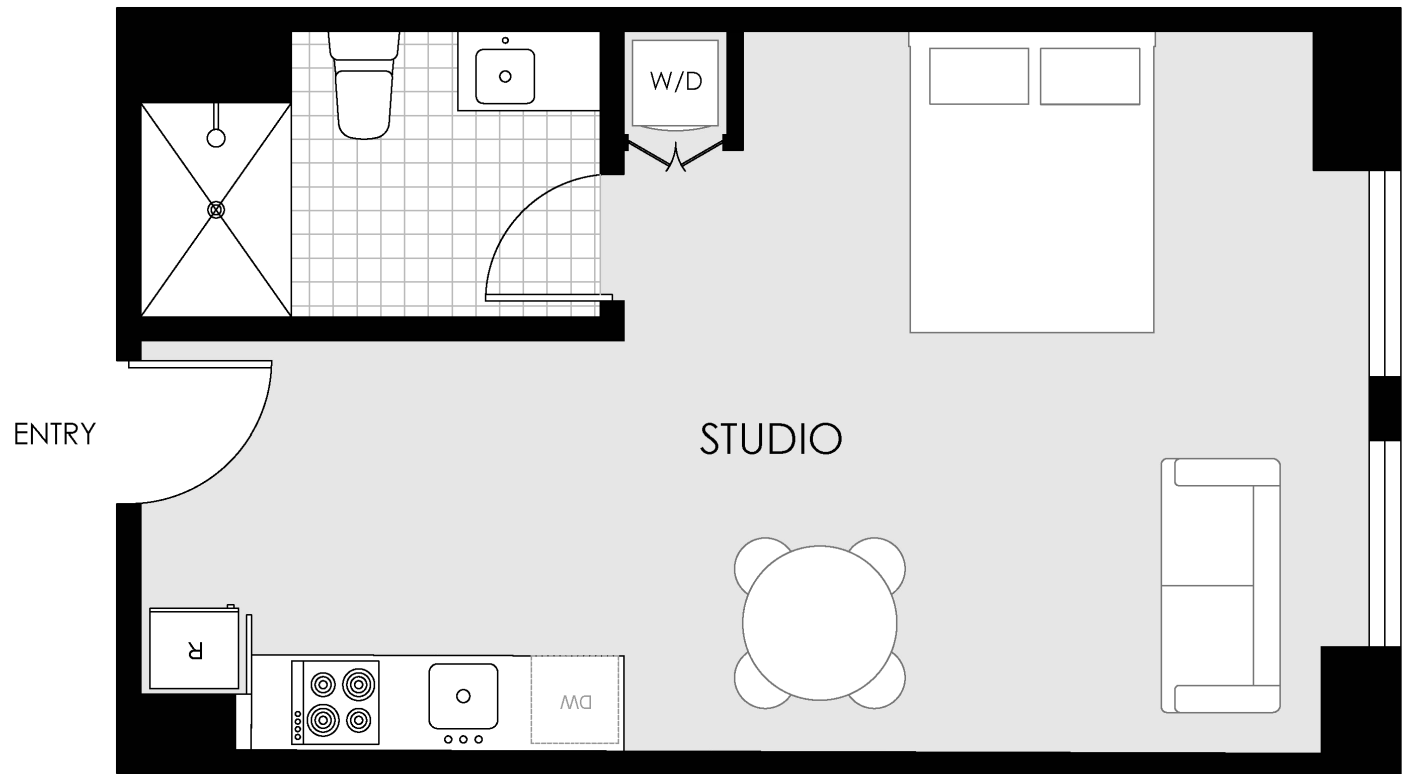

THE LEDGER

RESIDENCE 1

STUDIO

1 BATH

402 SQ.FT.

THE LEDGER RESIDENCES
150 SOUTH INDEPENDENCE MALL W.
PHILADELPHIA, PA 19106

OFFICE (833) - LEDGER1
533 - 4371

E-MAIL INFO@LEDGERPHILLY.COM

WEB WWW.LEDGERPHILLY.COM

The floor plans are artist renderings, conceptual only, and based on current development plans which are subject to change without notice. Square footage and dimensions are approximate and may vary in actual building. Prices change daily and are subject to current availability.